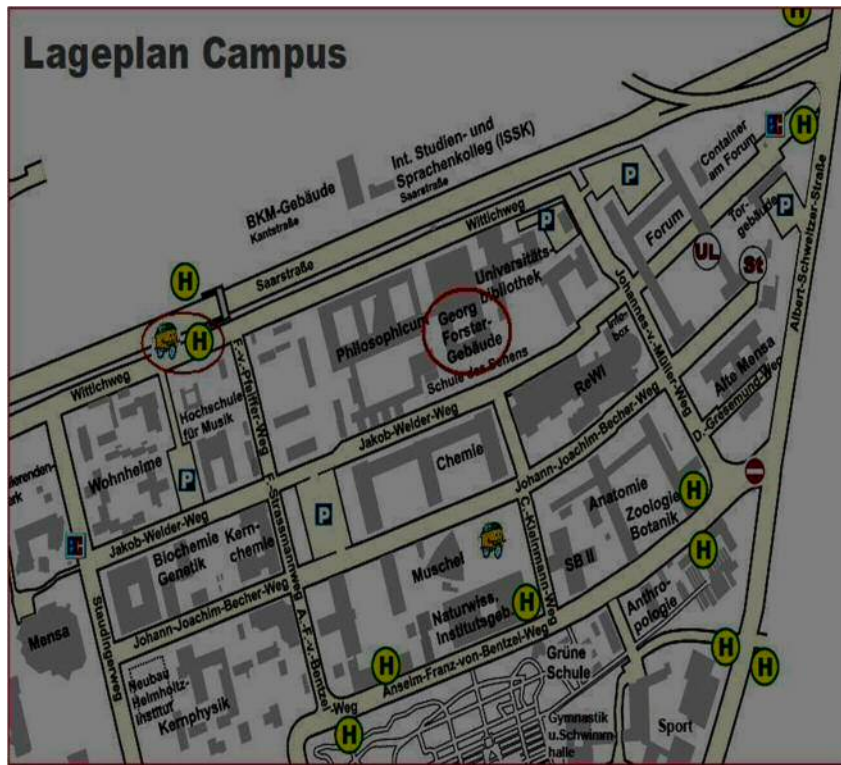

CONFERENCE LOCATION

The conference will take place in Georg-Förster-Gebäude, i.e. the main building of the social sciences at Mainz University, right next to Philosophicum, the arts and humanities building. The address is Jakob-Welder-Weg 12. In this map, the building and bus stop (Friedrich-von-Pfeiffer-Weg) are circled in red. The conference venue will be rooms 01-721 and 01-731.

If you arrive at Friedrich-von-Pfeiffer-Weg (bus lines 54, 55, 58, 68) on Thursday between 1.30 and 2.30, there will be someone to meet you just across the footbridge. They will point you in the direction of the building (which is known as "Der Frosch", i.e. the frog, locally, so look out for lots of green).